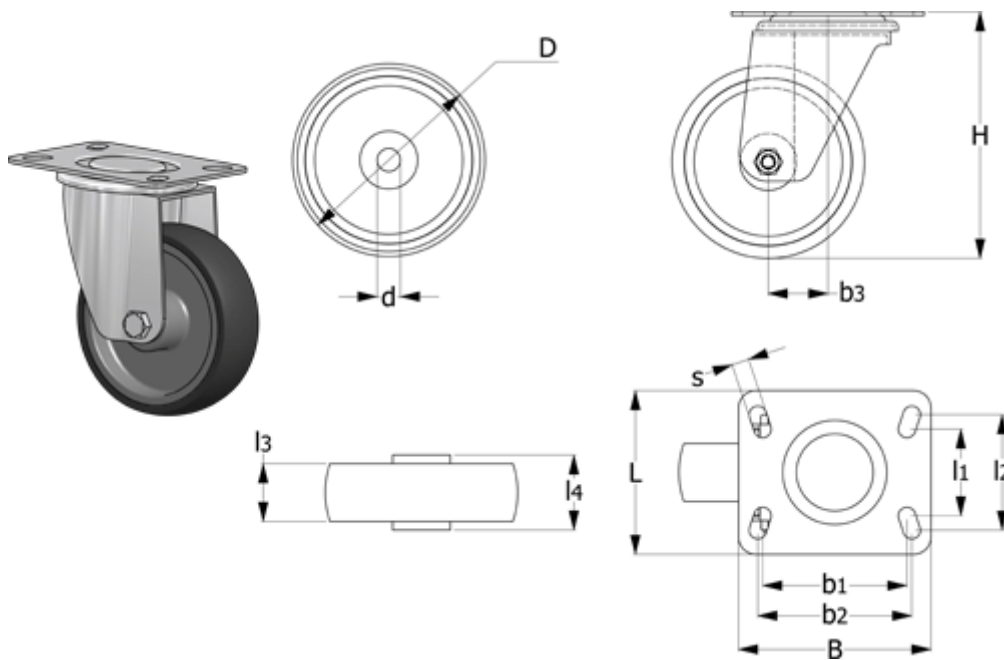

Article number: 2314452556

Description: E+G Thermoplastic wheel 452556  
RE.G1-100-SBL turning plate wo/brake

## Measures

B	= 100	g	= 700	s	= 9
b1	= 75	H	= 128	Type = RE.G1-100-SBL	
b2	= 80	L	= 85		
b3	= 35	l1	= 45		
Code	= 452556	l2	= 60		
D	= 100	l3	= 30		
d	= 12	l4	= 44		
Dynamic load (N)	= 1000	Rolling resistance (N)	= 1000		